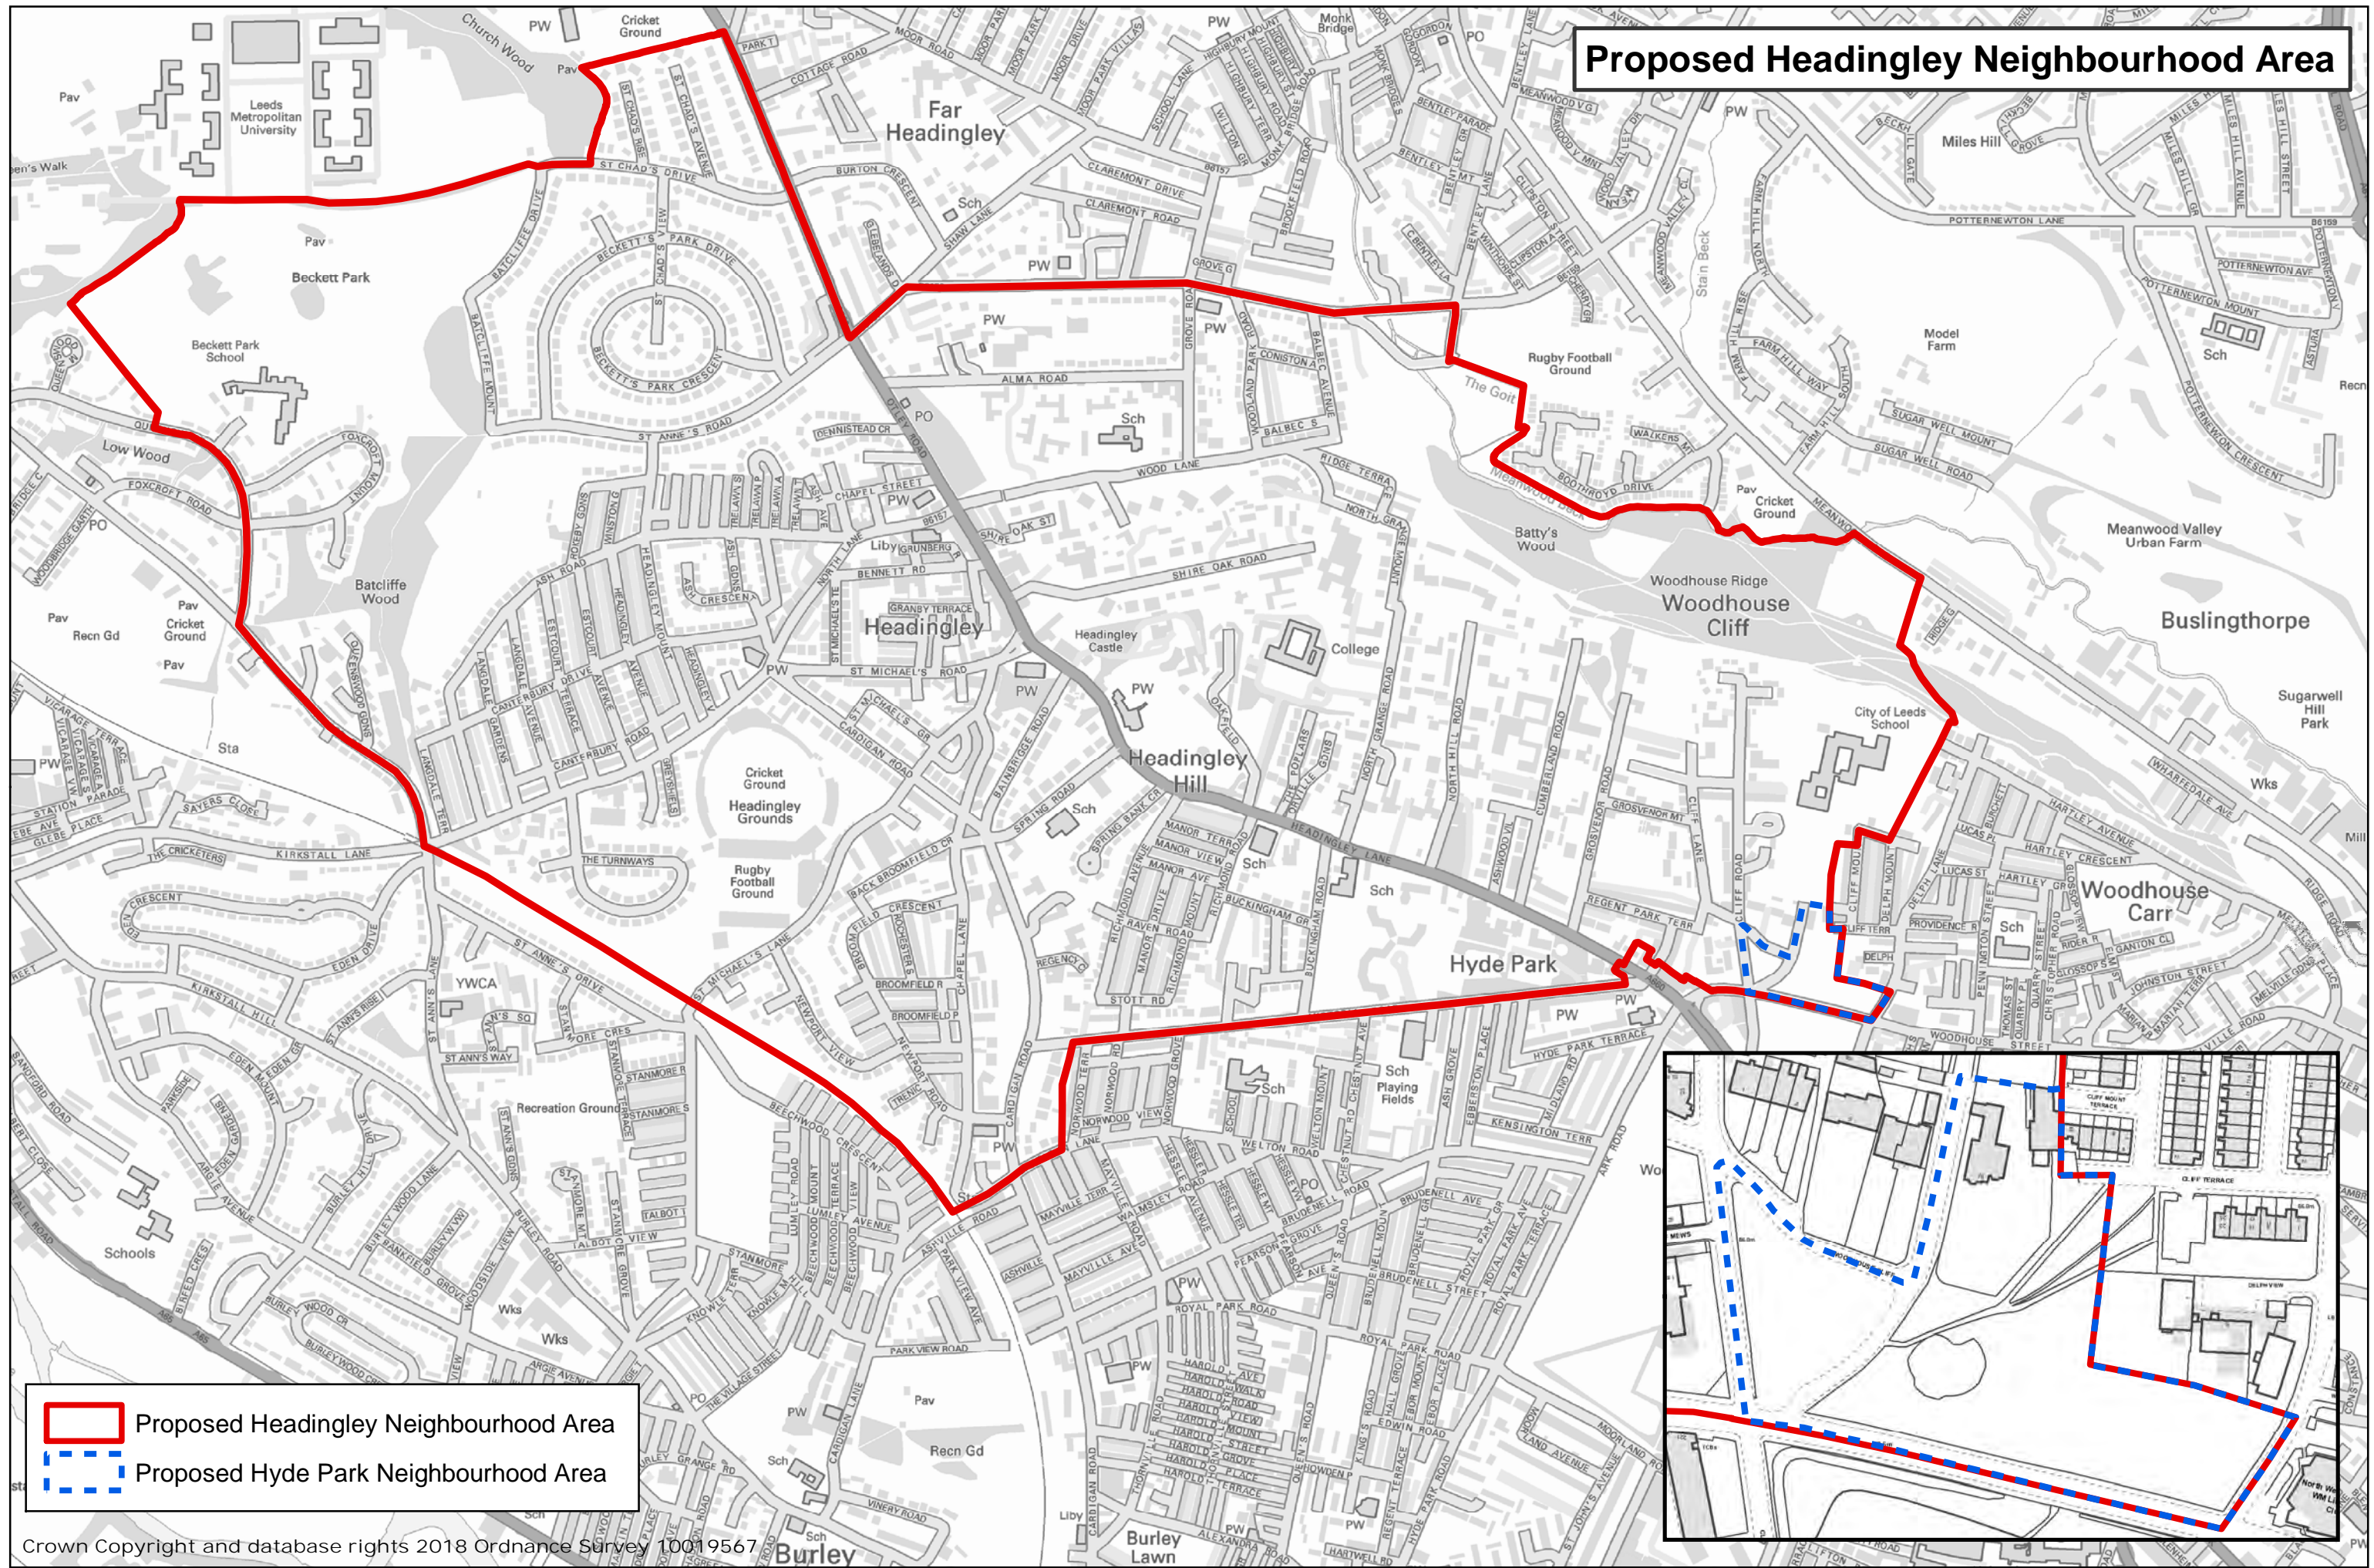

Proposed Headingley Neighbourhood Area

 Proposed Headingley Neighbourhood Area
 Proposed Hyde Park Neighbourhood Area

Crown Copyright and database rights 2018 Ordnance Survey 10019567

PRODUCED BY CITY DEVELOPMENT, GIS MAPPING & DATA TEAM, LEEDS CITY COUNCIL
Path: L:\CGM\GIS Projects\Neighbourhood Planning Progress\Headingley\Headingley Neighbourhood Area.mxd